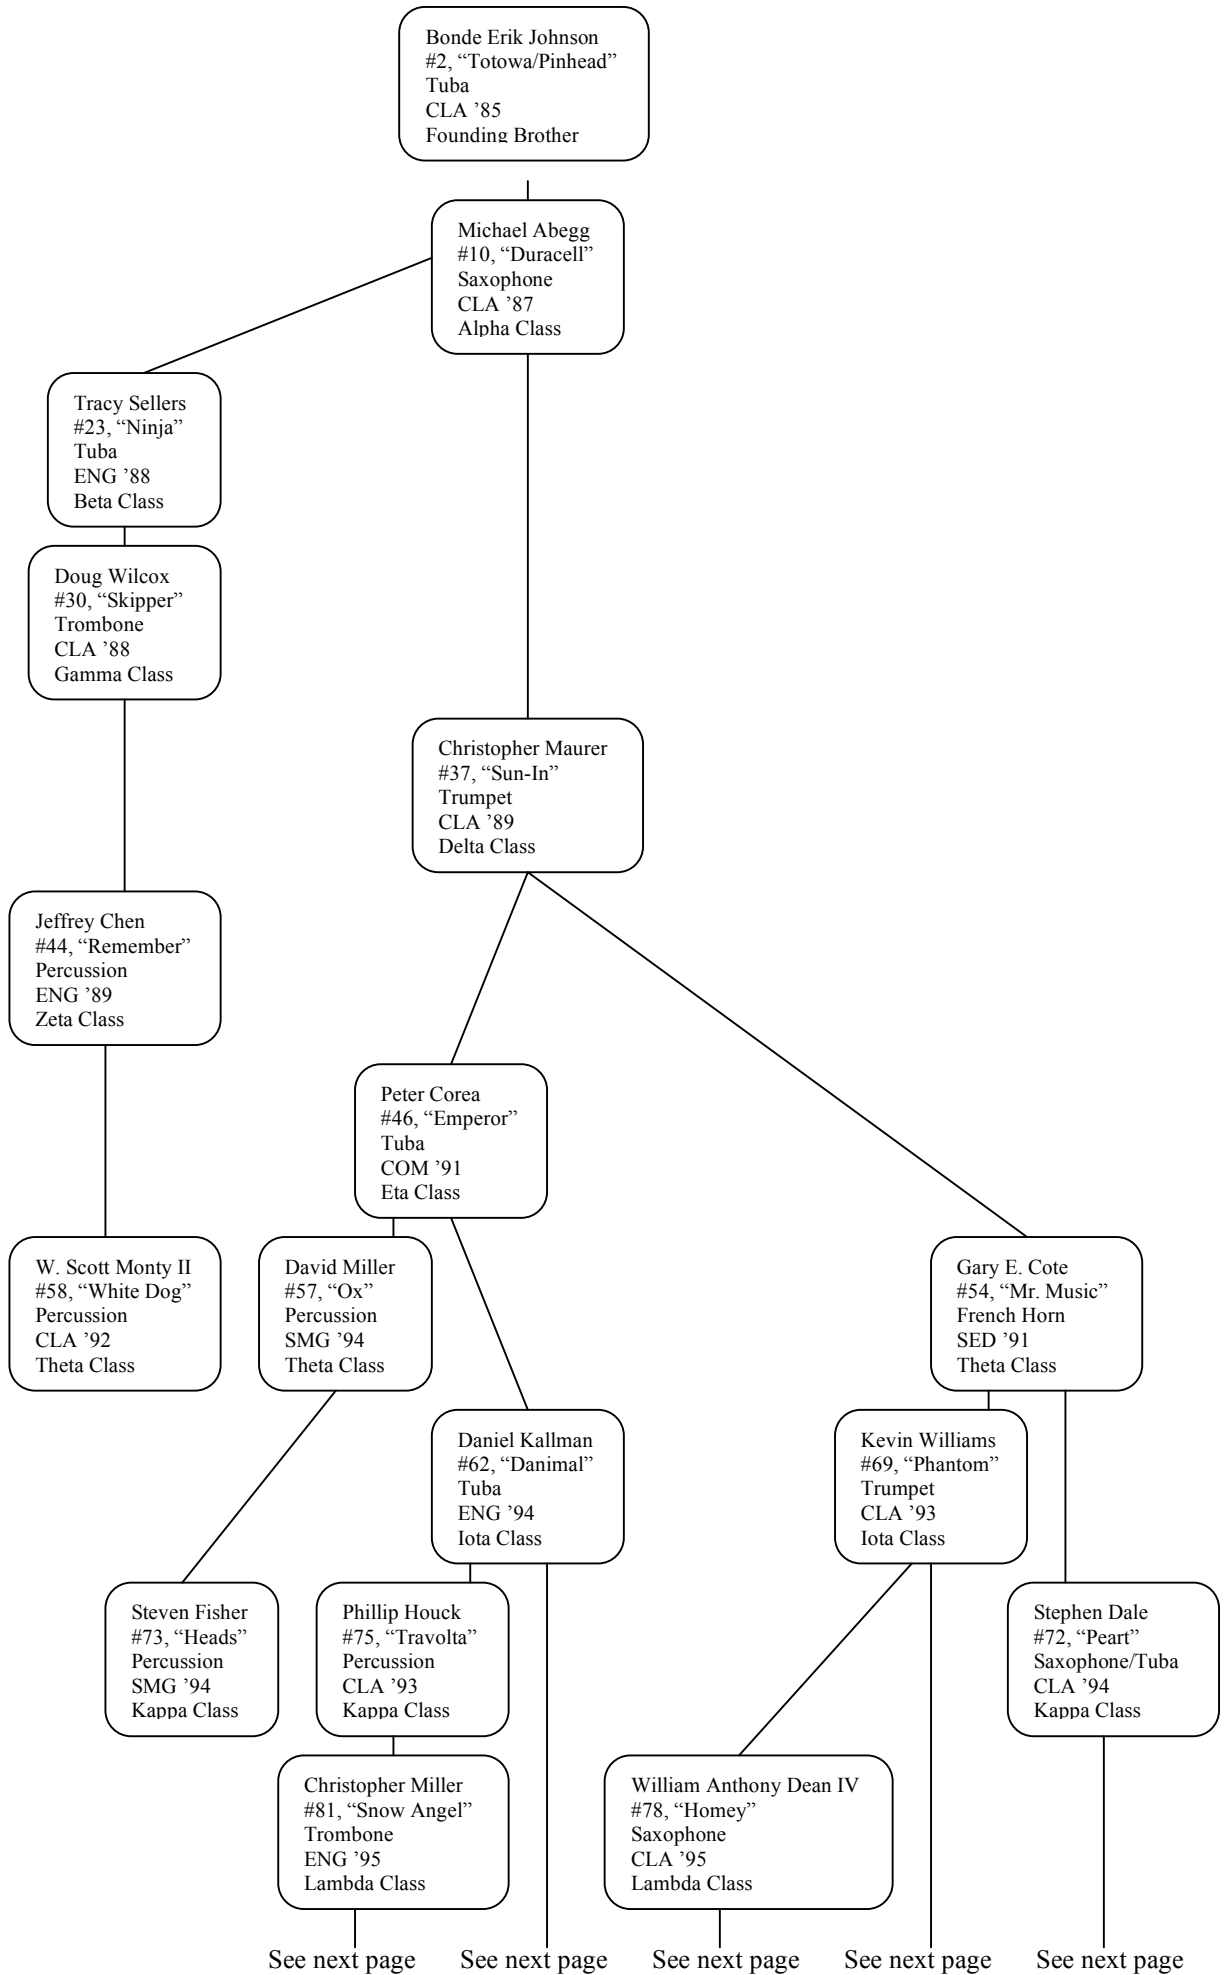

See next page

See next page

See next page

See next page

See next page

See next page

LINE EXTINCT

See next page

LINE EXTINCT

Ken Trefethen
#6, "Barbie/Kip Tarara"
Tuba
ENG '86
Founding Brother

Doug Reynolds
#14, "Hijack"
Percussion
ENG '87 (to Georgia Tech)
Alpha Class

Eric Young
#31, "Take 2"
Clarinet
CLA/MED '90
Gamma Class