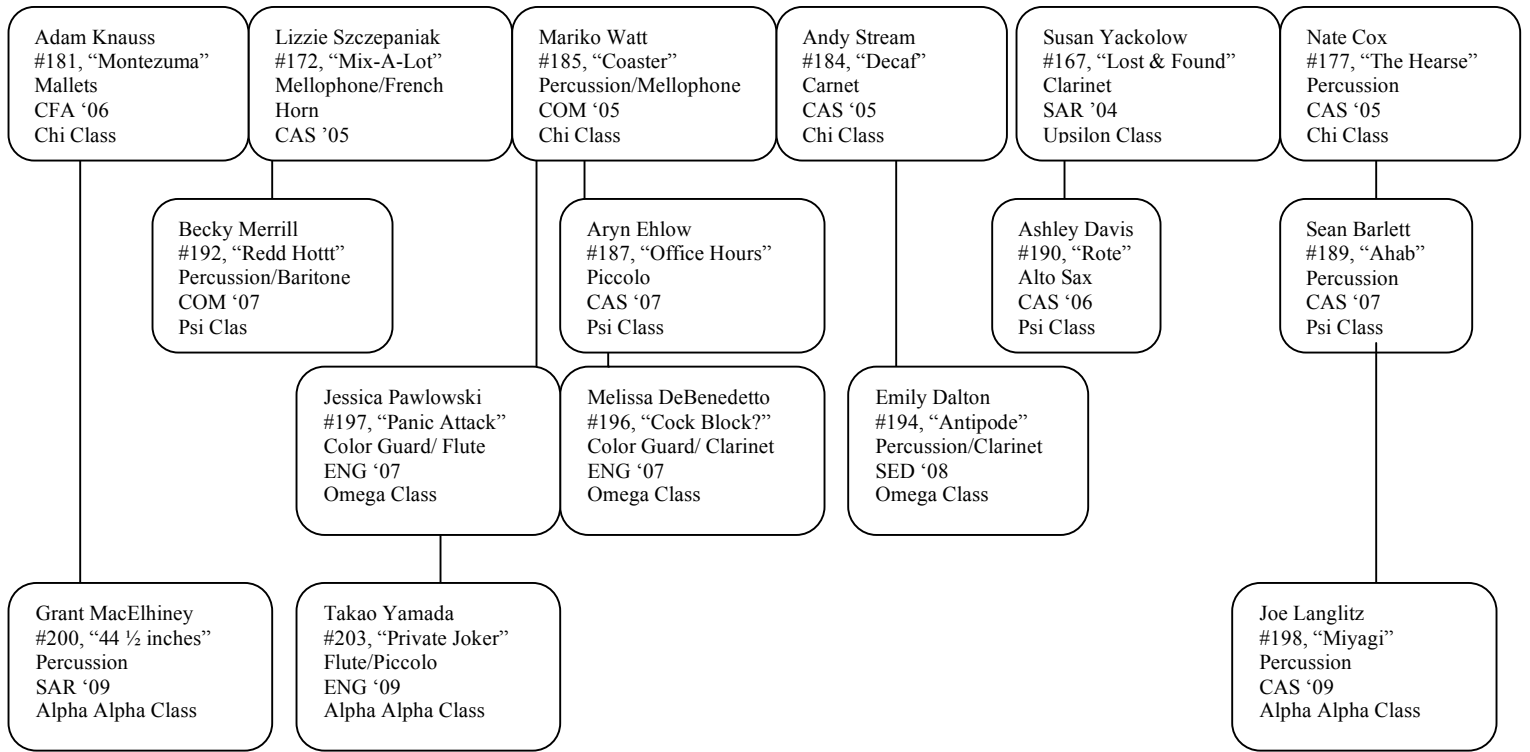

See next page

See next page

See next page

See Next Page

See Next Page

See Next Page

See Next Page

Daniel Fishbein
#5, Filet
Trumpet
CLA/MED '85
Founding Brother

LINE EXTINCT

Ken Trefethen
#6, "Barbie/Kip Tarara"
Tuba
ENG '86
Founding Brother

Doug Reynolds
#14, "Hijack"
Percussion
ENG '87 (to Georgia Tech)
Alpha Class

Eric Young
#31, "Take 2"
Clarinet
CLA/MED '90
Gamma Class