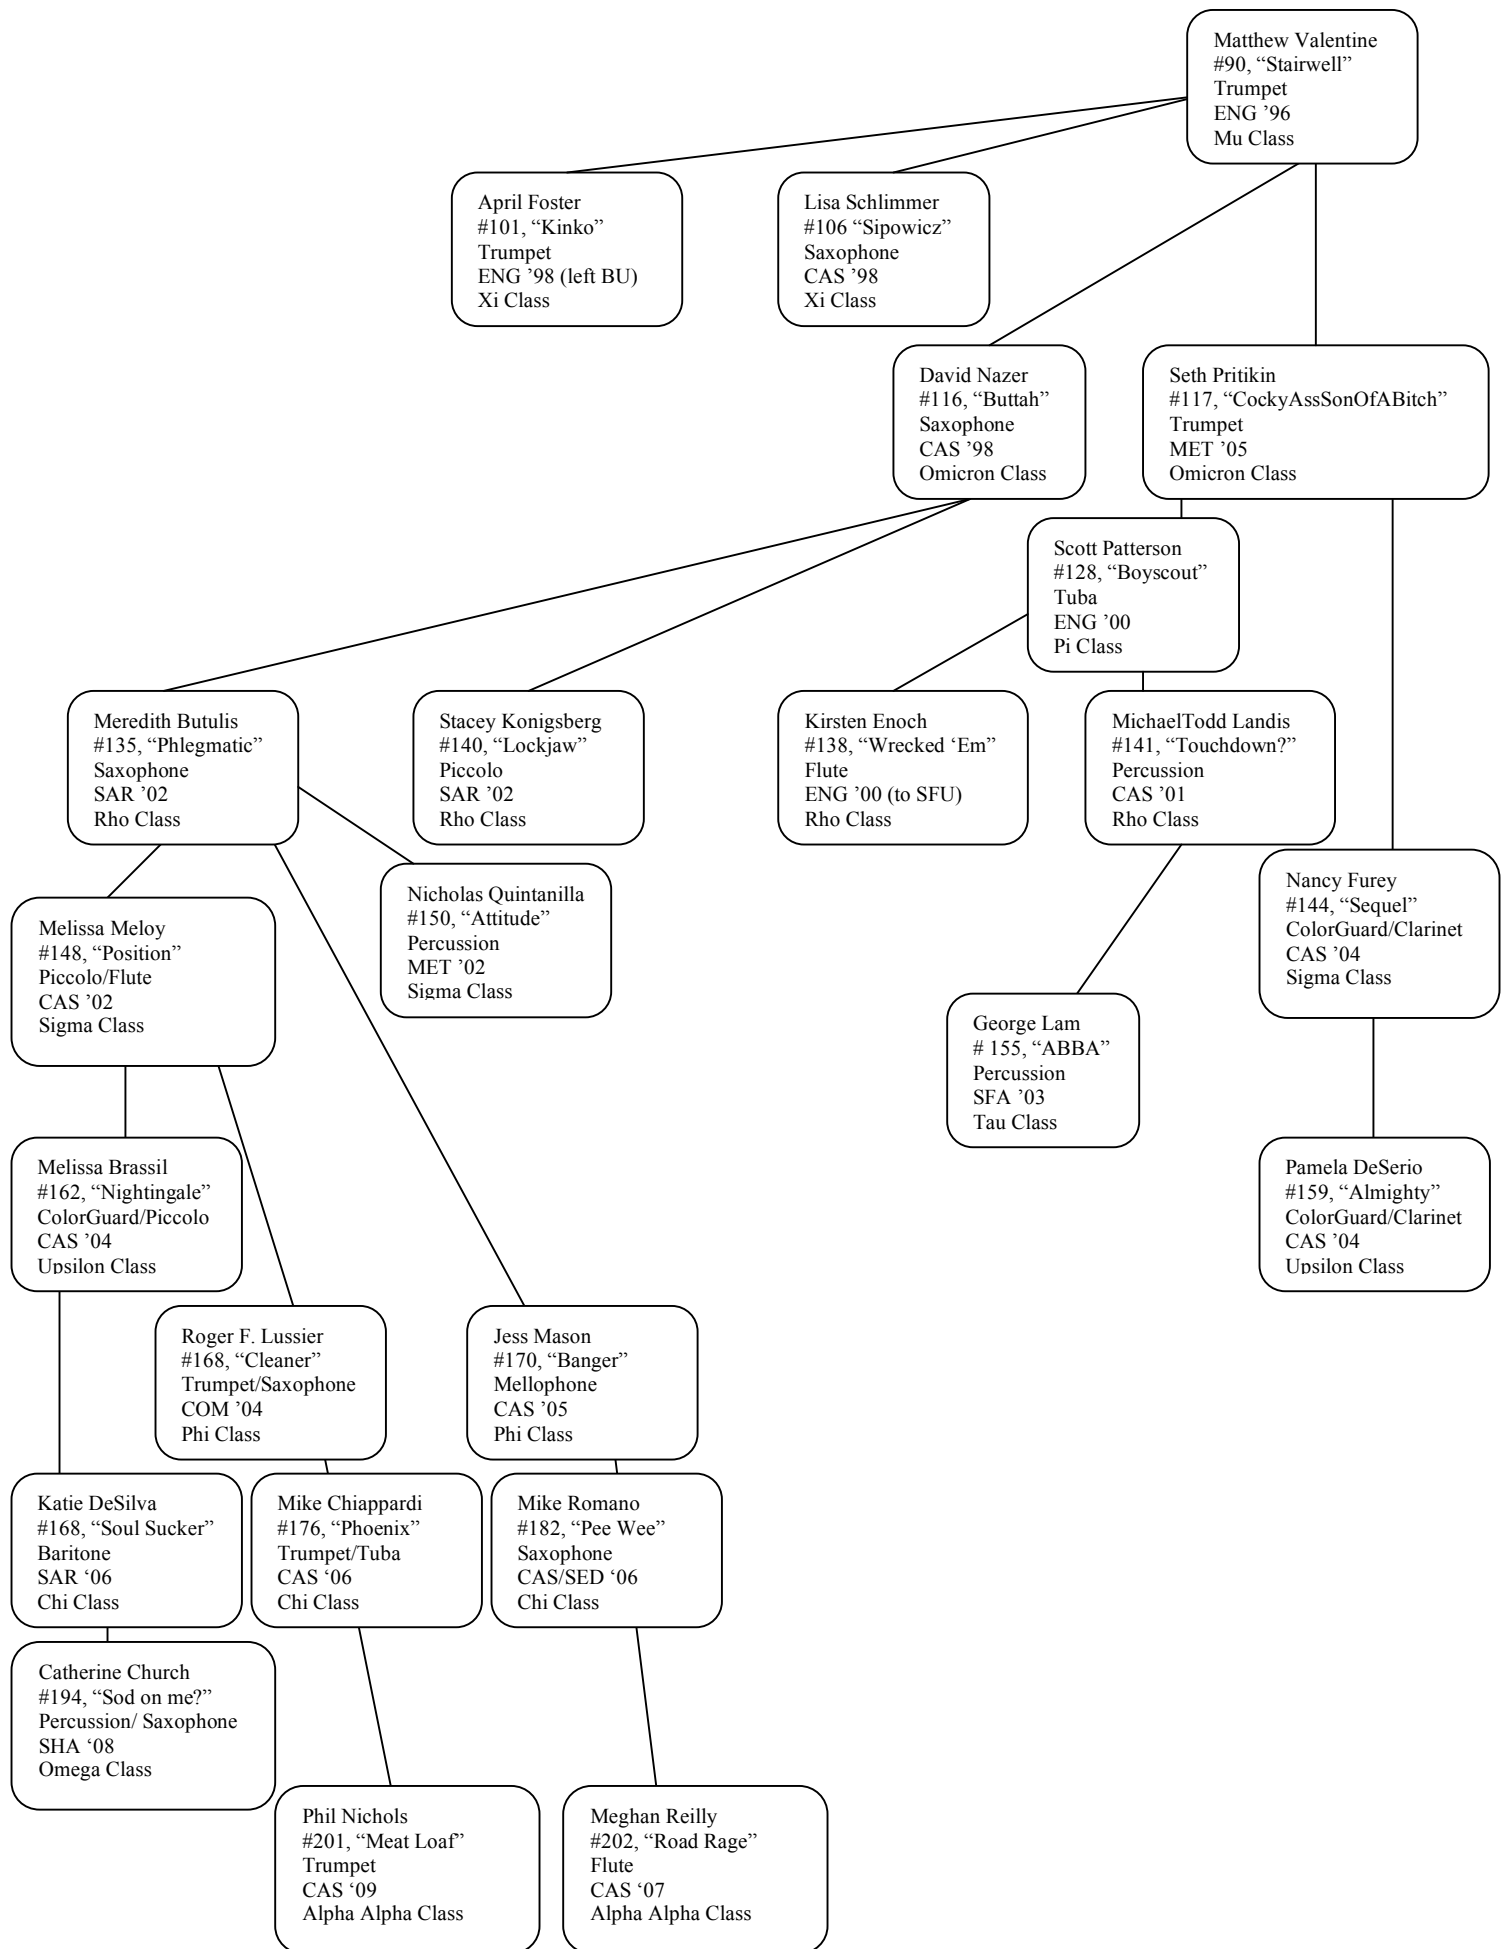

See next page

See next page

See next page

See next page

See next page

See next page

LINE EXTINCT

See next page

See next page

See next page

See next page

See Next Page

See Next Page

See Next Page

See Next Page

Daniel Fishbein
#5, Filet
Trumpet
CLA/MED '85
Founding Brother

LINE EXTINCT

Ken Trefethen
#6, "Barbie/Kip Tarara"
Tuba
ENG '86
Founding Brother

Doug Reynolds
#14, "Hijack"
Percussion
ENG '87 (to Georgia Tech)
Alpha Class

Eric Young
#31, "Take 2"
Clarinet
CLA/MED '90
Gamma Class