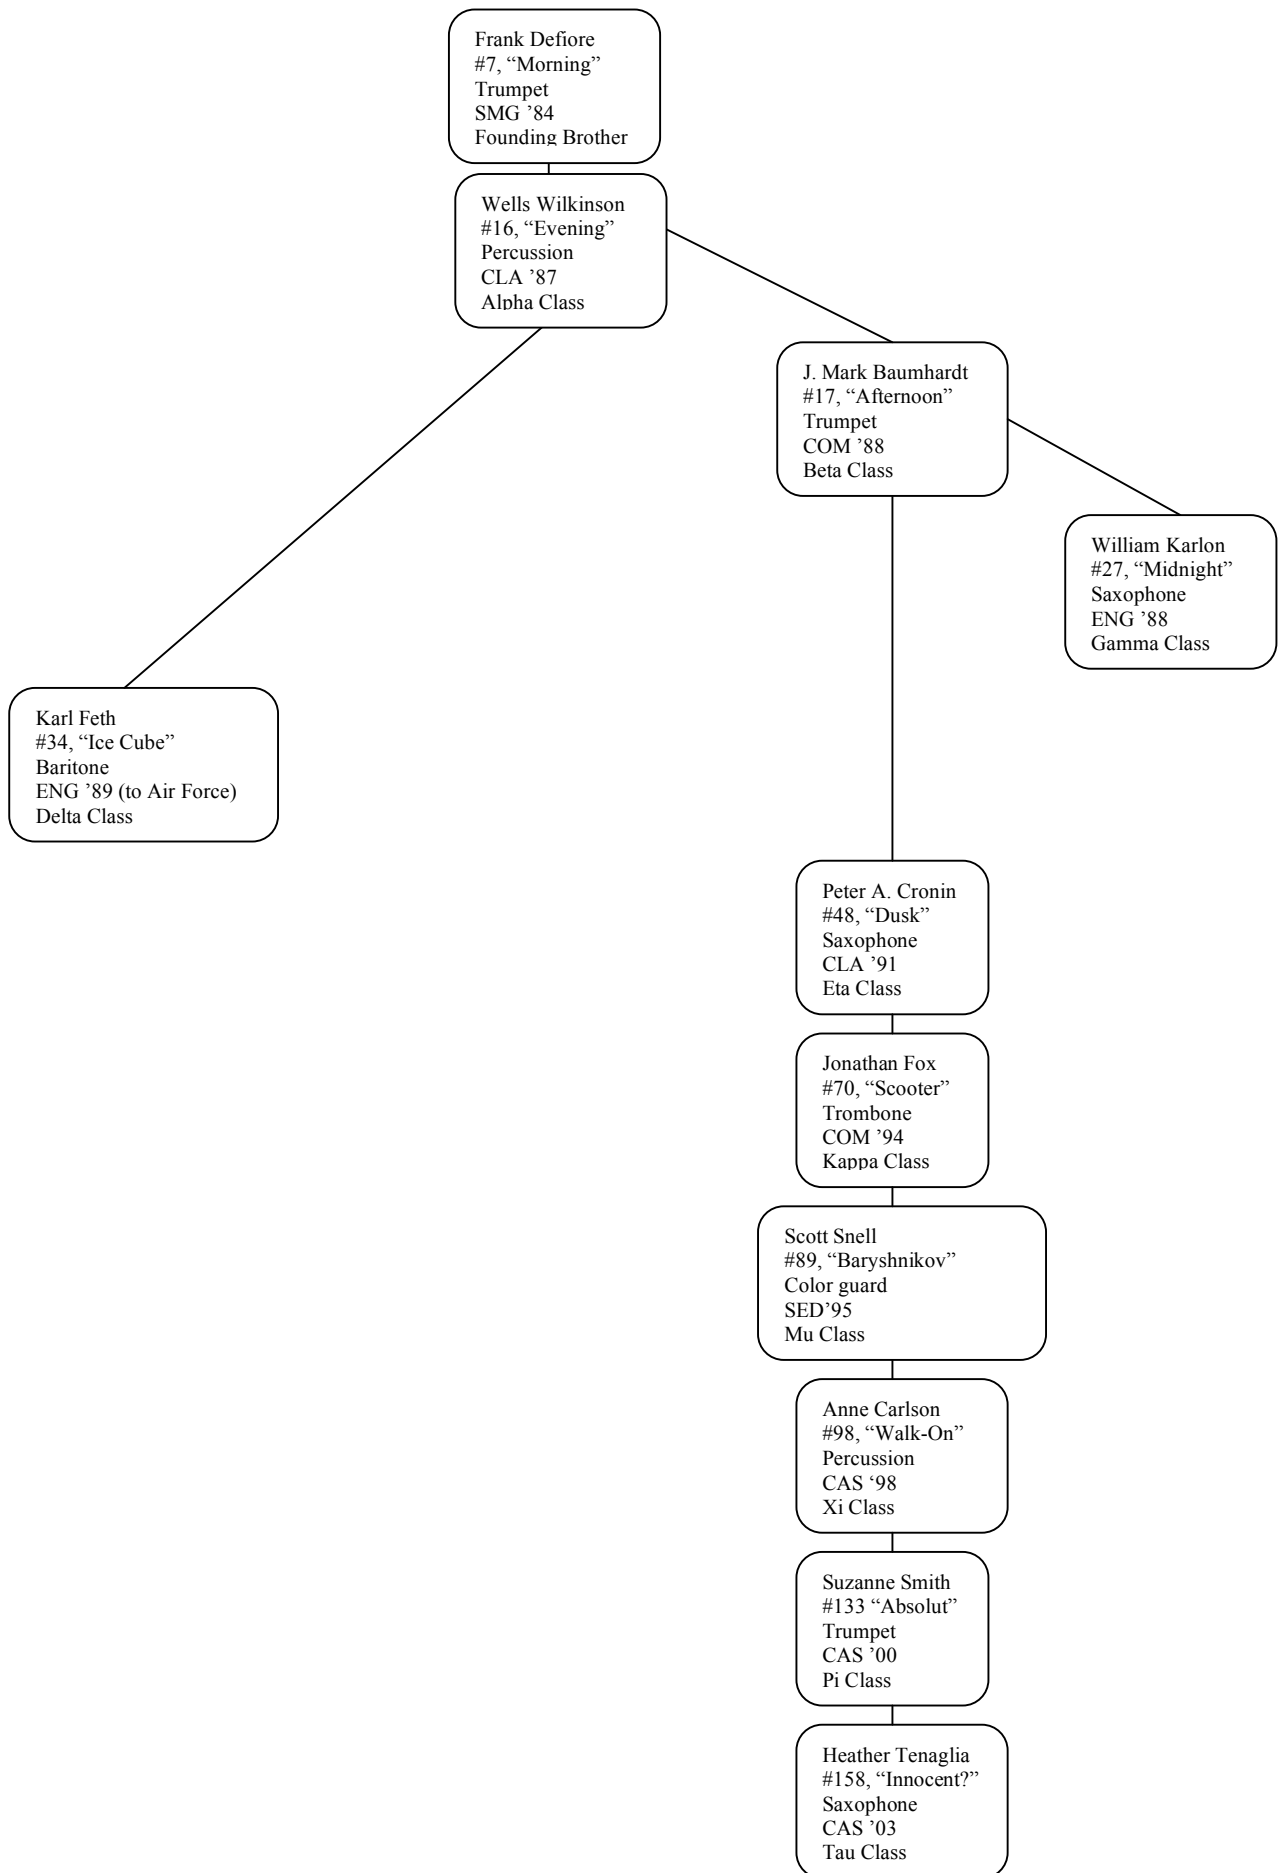

See next page

See next page

See next page

See next page

See next page

See next page

LINE EXTINCT

See next page

LINE EXTINCT

Ken Trefethen
#6, "Barbie/Kip Tarara"
Tuba
ENG '86
Founding Brother

Doug Reynolds
#14, "Hijack"
Percussion
ENG '87 (to Georgia Tech)
Alpha Class

Eric Young
#31, "Take 2"
Clarinet
CLA/MED '90
Gamma Class

Greg Robinson
#130, "Seaman"
Saxophone
CAS '00
Pi Class

Regina Rushford
#131, "Fever"
Clarinet/Percussion
SED '00 (left BU)
Pi Class

Rachel Goldenberg
#122, "Pom-Pom"
Percussion/Saxophone
SAR '00/'01
Pi Class

Carl Foss
#145, "Rev"
Saxophone
CAS '02
Sigma Class

See Next Page

LINE EXTINCT

LINE EXTINCT